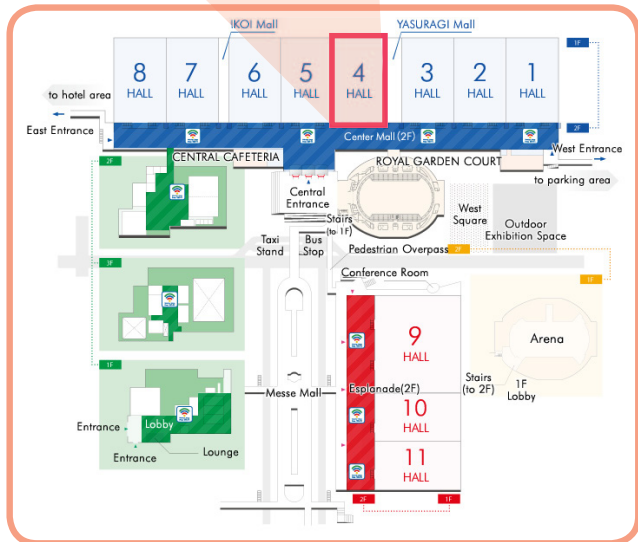

Add 2-1, Nakase, Mihama-ku, Chiba-city, 261-8550 Japan
 Website www.jma.or.jp/foodex

会場構成(案)

Hall 4 C 03
Korea Pavilion

The Kind International Food and Beverage Exhibition
FOODEX JAPAN 2017
 国際食品 飲料展

B01 SEAPOST	E01 KOREA TOURISM ORGANIZATION INFO
B02 E-DONG Rice Wine	B20 KOREA BAMBOO SALT
B03 HWASEONG GRAPE	B21 HAESER PRODUCTS
B04 Wooson company	B22 Guavaland
B05 Buyong Nongsan	B23 KANGLIM ORGANIC
B06 APPLEASE KOREA	B24 SKY BIO
B07 FoodBerry	B25 Hansarang
B08 Green	B26 kong ma eul
B09 DAMO	B27 Organic Korea
B10 KOREA MACGROOM	B28 Rosepia
B11 Dokdo trade	B29 Badahyang