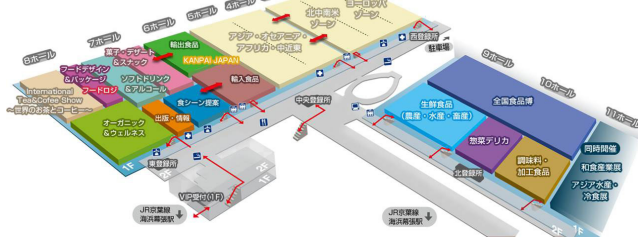

FOODEX JAPAN 2017 Makuhari Messe FLOOR PLAN

Add 2-1, Nakase, Mihama-ku, Chiba-city, 261-8550 Japan
Website www.jma.or.jp/foodex

会場構成(案)

The Kind International Food and Beverage Exhibition
FOODEX JAPAN 2017
国際食品 飲料展