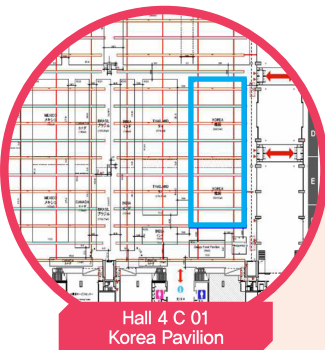

FOODEX JAPAN 2018 Makuhari Messe FLOOR PLAN

Add 2-1, Nakase, Mihama-ku, Chiba-city, 261-8550 Japan
Website www.jma.or.jp/foodex

FOODEX JAPAN 2018 国際食品・飲料展

4c01-HALL BOOTH INFORMATION

- Jeollanam-do
- Gyeongangbuk-do
- Chungcheongbuk-do
- Gyeonggi-do
- Busan-si
- Gyeongangnam-do
- Gangwon-do
- Jeju-do
- Jeollabuk-do