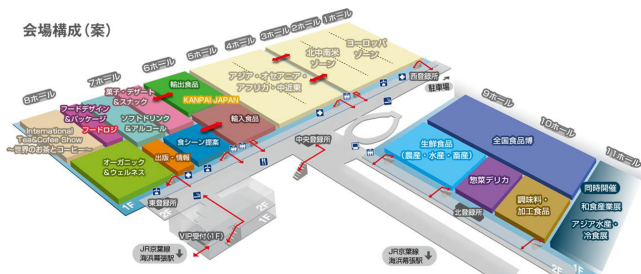

ZIOCOOP Cooperative

A-33

Address	197, Bokho-ro, Gunseo-myeon, Yeonggwang-gun, Jeollanam-do, Korea
Zip Code	57031
Phone	+82-70-4203-7161
Fax	+82-61-352-0038
Cell Phone	+82-10-2612-7161
Mail	kkk7012@daum.net
Items	Agriculture processing products Juice, Tea, Mushroom, etc
Website	

FOODEX JAPAN 2018 Makuhari Messe FLOOR PLAN

Add 2-1, Nakase, Mihama-ku, Chiba-city, 261-8550 Japan
 Website www.jma.or.jp/foodex

FOODEX JAPAN 2018 国際食品・飲料展

4c01-HALL BOOTH INFORMATION

- Jeollanam-do
- Gyeongangbuk-do
- Chungcheongbuk-do
- Gyeonggi-do
- Busan-si
- Gyeongangnam-do
- Gangwon-do
- Jeju-do
- Jeollabuk-do